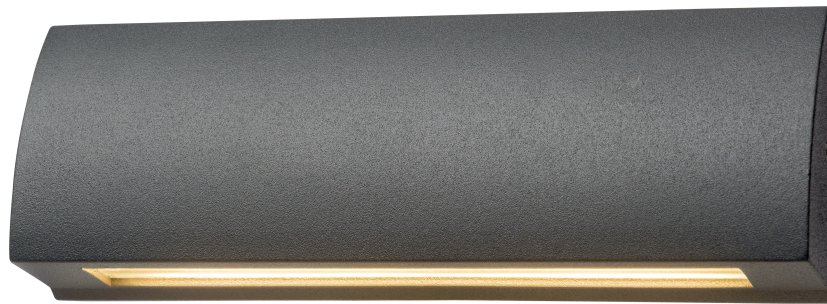

WALL LAMP OUTDOOR LIGHT

TECHNICAL SHEET

KL-W182

KEYLIGHT

SPAIN

PRODUCTOS DE ILUMINACION

FEATURES

- 220-240V
- CE ROHS Certified
- Aluminum die-casting body
- Glass Diffuser
- 3-years warranty

SPECIFICATIONS

Product Code	KL-W182
Power	6W
Input	220-240V
Luminous flux	260 lm
Color Temperature	2700k-6500k
Beam Angle	120°
Power factor	≥0.90
CRI	80
Finishing Colors	White/Silver Grey/Dark Grey/Black
LED Type	SMD
IP Rating	IP54 Class 1
Size	31.5mm*170mm*60mm
Warranty	3 years

IP65

Class I

CRI
80

K°
3000