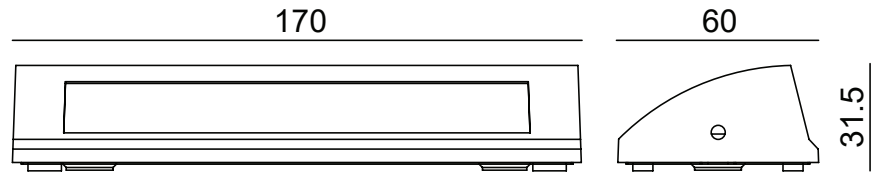

WALL LAMP OUTDOOR LIGHT

TECHNICAL SHEET

KL-W182

KEYLIGHT

SPAIN

PRODUCTOS DE ILUMINACION

FEATURES

- 220-240V
- CE ROHS Certified
- Aluminum die-casting body
- Glass Diffuser
- 3-years warranty

SPECIFICATIONS

Product Code	KL-W182
Power	6W
Input	220-240V
Luminous flux	260 lm
Color Temperature	2700k-6500k
Beam Angle	120°
Power factor	≥0.90
CRI	80
Finishing Colors	White/Silver Grey/Dark Grey/Black
LED Type	SMD
IP Rating	IP54 Class 1
Size	31.5mm*170mm*60mm
Warranty	3 years